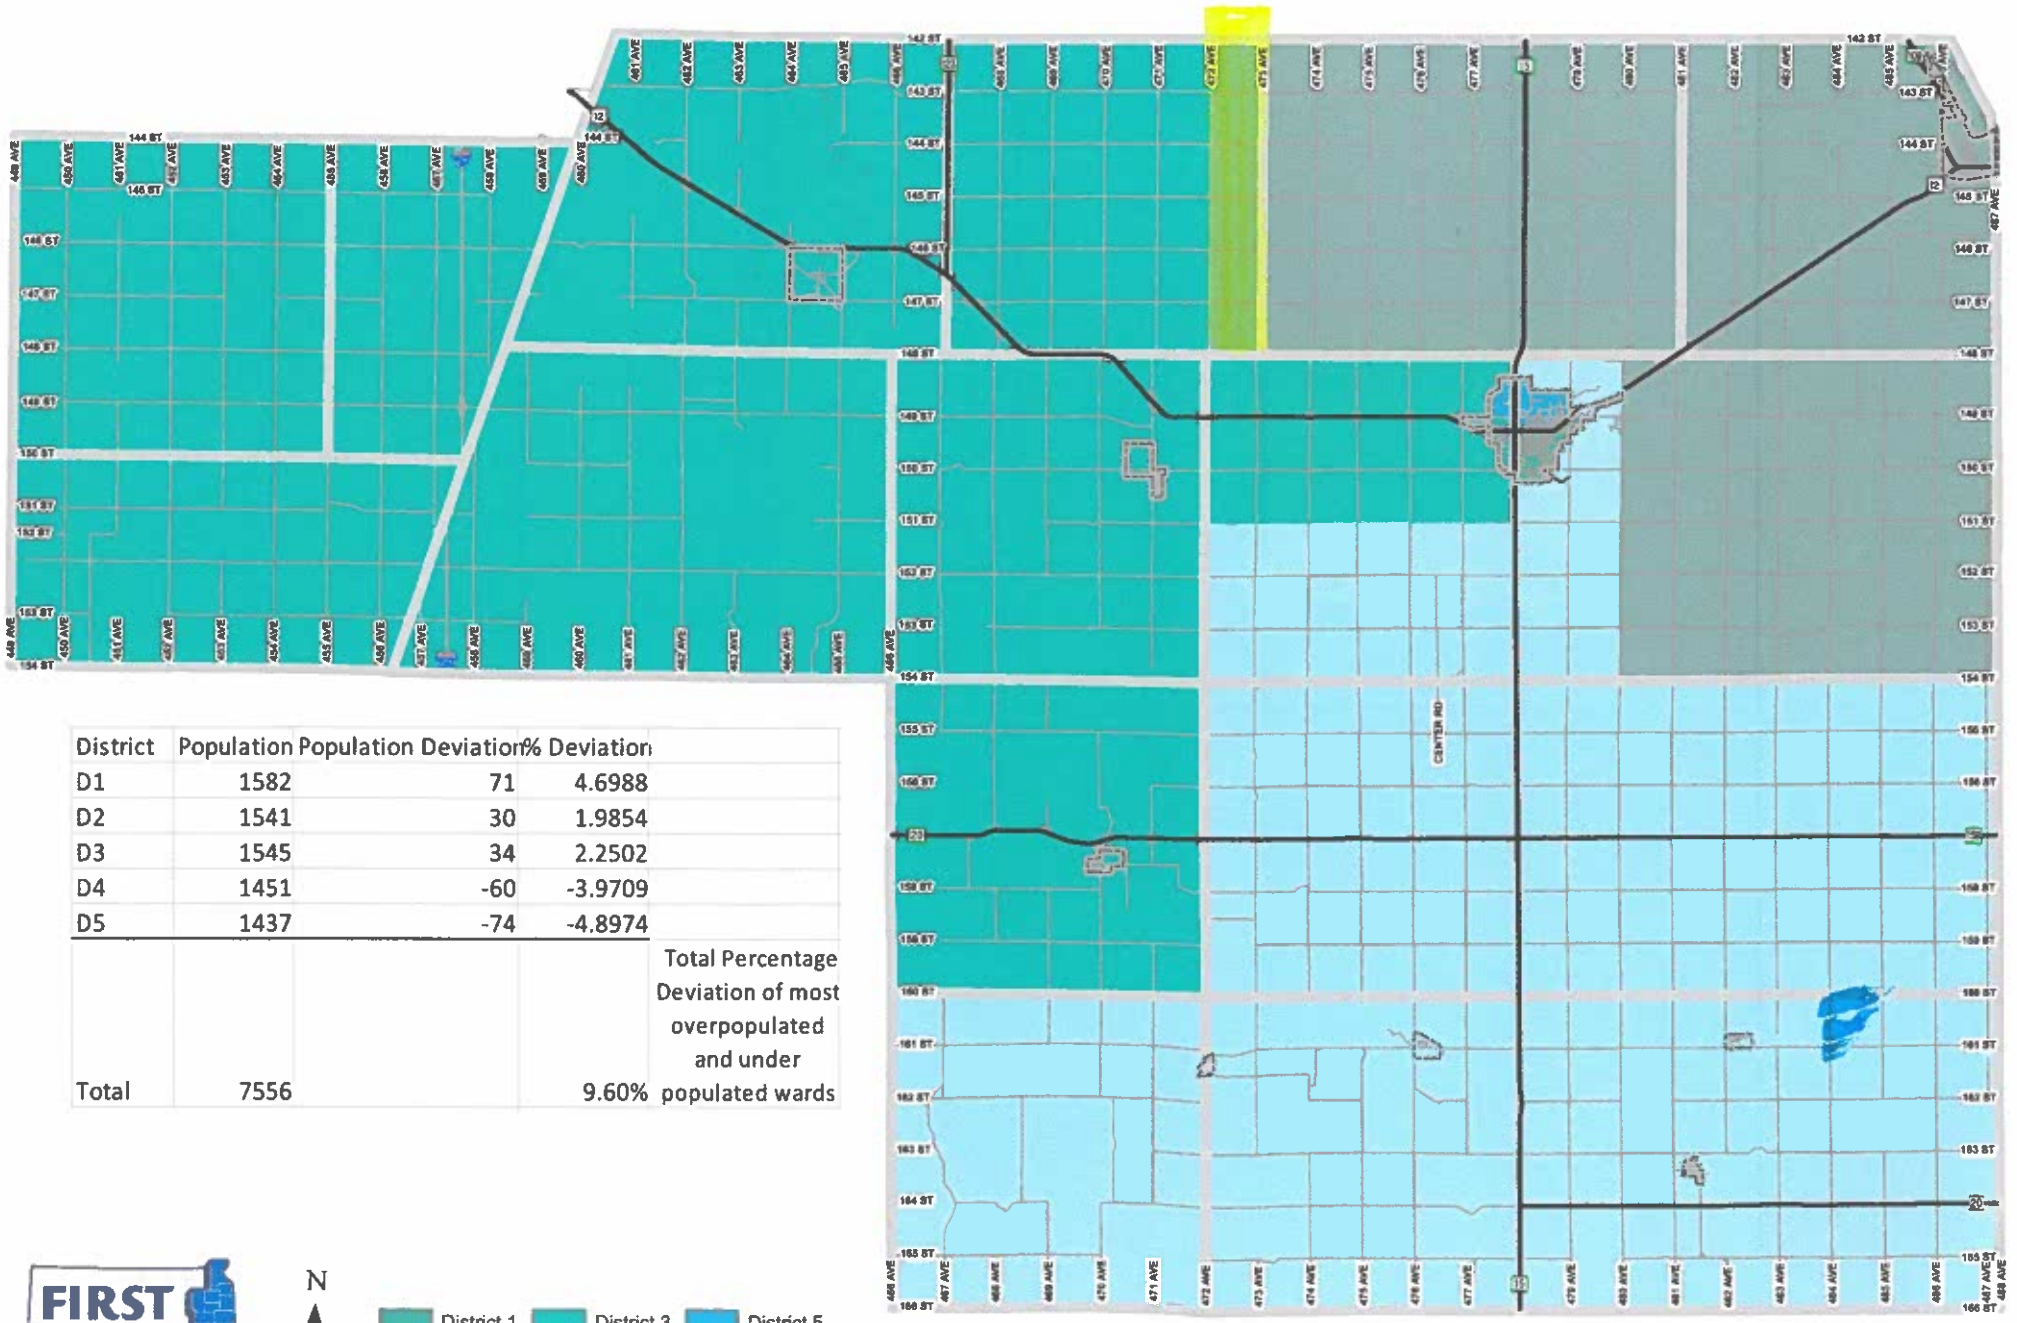

GRANT COUNTY PROPOSED VOTING DISTRICTS 2021

District	Population	Population Deviation	% Deviation
D1	1582	71	4.6988
D2	1541	30	1.9854
D3	1545	34	2.2502
D4	1451	-60	-3.9709
D5	1437	-74	-4.8974
Total	7556		9.60%

Total Percentage Deviation of most overpopulated and under populated wards

- District 1
- District 3
- District 5
- District 2
- District 4